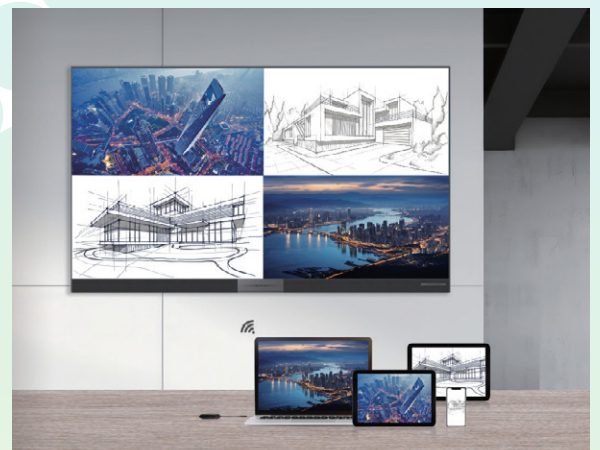

Tailor-made for sound amplification in large conference rooms, immersive spatial audio

- Side seam sounding technology distributes sound evenly throughout venues.
- Multi-channel, multi-speaker to create surround sound.

Powerful system capabilities and multiple interface configurations

- Supports dual system options to meet different requirements.
- Multi-layer video processing to achieve stunning multi-screen effects.
- Multi-interface, easily creating professional conference solutions.

Dual Wi-Fi screen mirroring, faster, more stable and secure

- Breaking network limitations, share screen anytime, anywhere. Automatically matching screencast code.
- Letting audience focus on the content without personal notifications popping up.