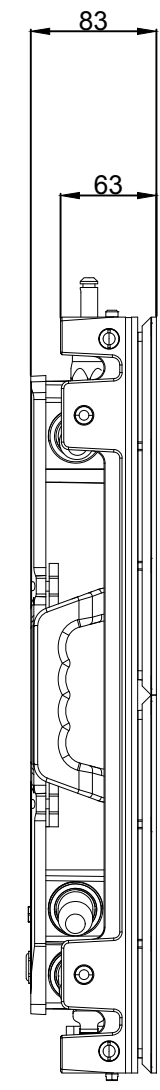

1

2

3

4

5

6

A

B

C

D

A

B

C

D

Right view

Fixed from rear side

Fixed from front side

Rear view

Bottom view

Left view

AURORA SIGNAGE

Cabinet Layout			
TITLE			
LDC500XXSFP-LTP			
500mm wide x 500mm high			
SIZE	CAGE CODE	DWG NO	REV
A3		07032022ML	1
SCALE	SHEET		1

1

2

3

4

5

6