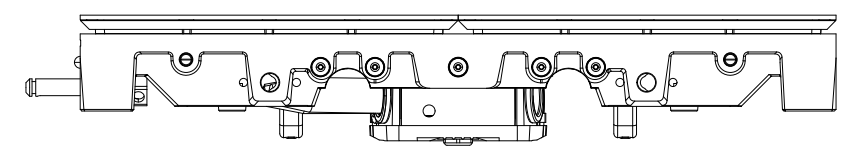

C

D

A

B

C

D

Right view

Fixed from rear side

Fixed from front side

Rear view

Bottom view

Left view

AURORA SIGNAGE

Cabinet Layout			
TITLE			
LDC500XXSFP-LTP			
500mm wide x 500mm high			
SIZE	CAGE CODE	DWG NO	REV
A3		07032022ML	1
SCALE	SHEET		1

1

2