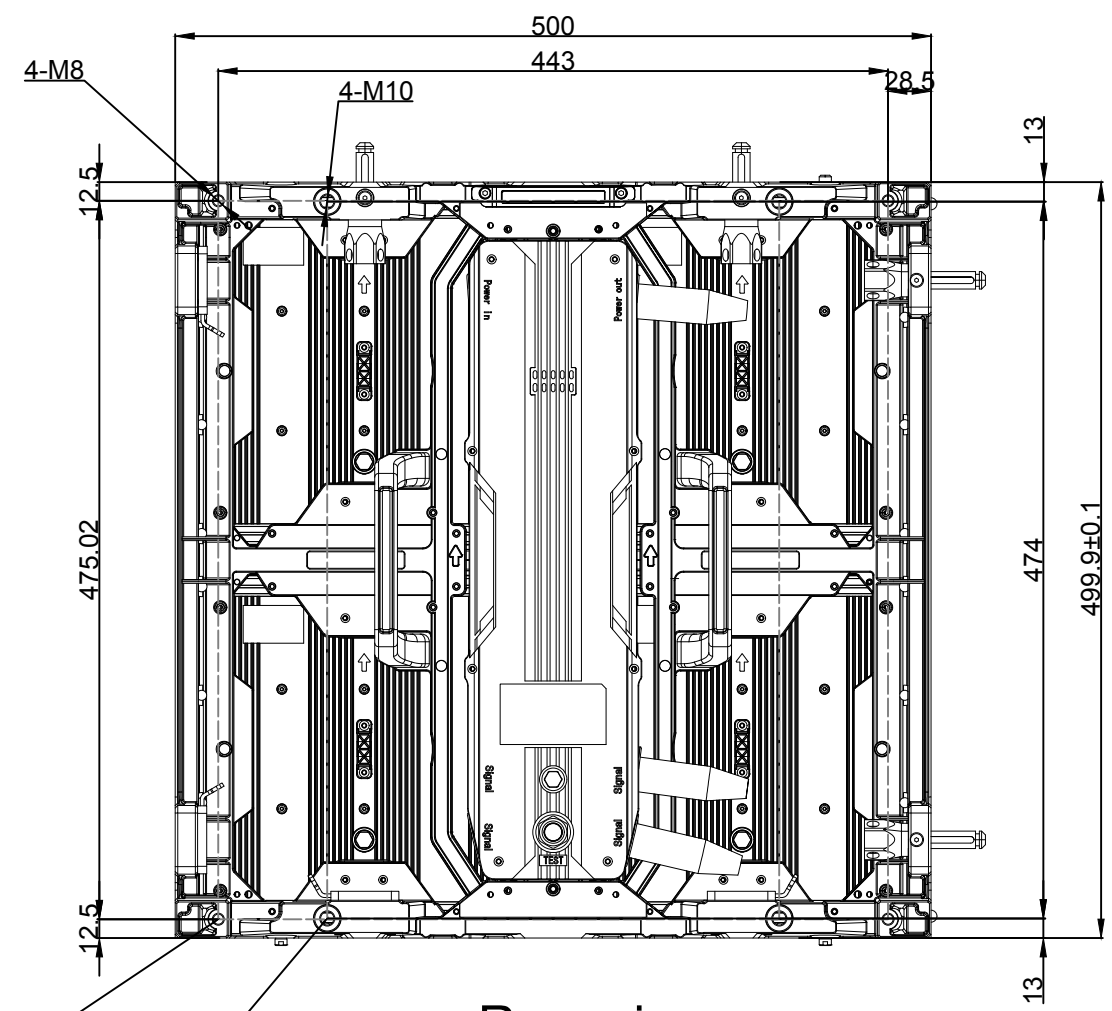

C

D

A

B

C

D

Right view

Fixed from rear side

Fixed from front side

Rear view

Bottom view

Left view

AURORA SIGNAGE

Cabinet Layout			
TITLE			
LDC500XXSFP-LTP			
500mm wide x 500mm high			
SIZE	CAGE CODE	DWG NO	REV
A3		07032022ML	1
SCALE	SHEET		1

1

2