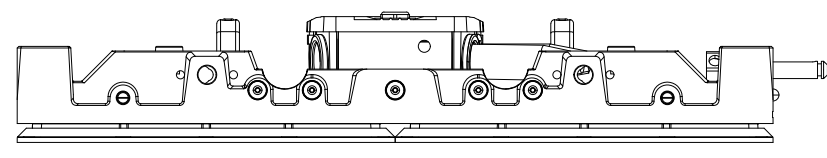

C

D

A

B

C

D

Right view

Fixed from rear side

Fixed from front side

Rear view

Bottom view

Left view

AURORA SIGNAGE

Cabinet Layout			
TITLE			
LDC500XXSFP-LTP			
500mm wide x 500mm high			
SIZE	CAGE CODE	DWG NO	REV
A3		07032022ML	1
SCALE	SHEET		1

1

2