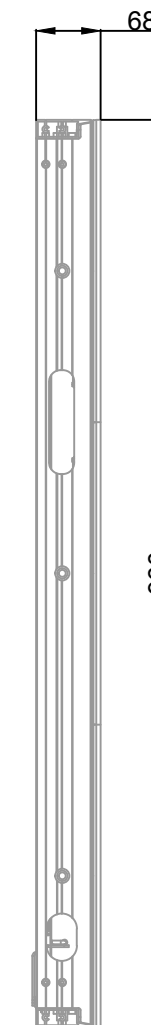

1

2

3

4

5

6

A

A

B

B

C

C

D

D

<b>Cabinet Layout</b>			
TITLE			
<b>LDC960667WPR Series II</b>			
<b>960mm wide x 960mm high</b>			
SIZE	CAGE CODE	DWG NO	REV
<b>A3</b>		<b>19102022ML</b>	<b>1</b>
SCALE	SHEET		1

1

2

3

4

5

6