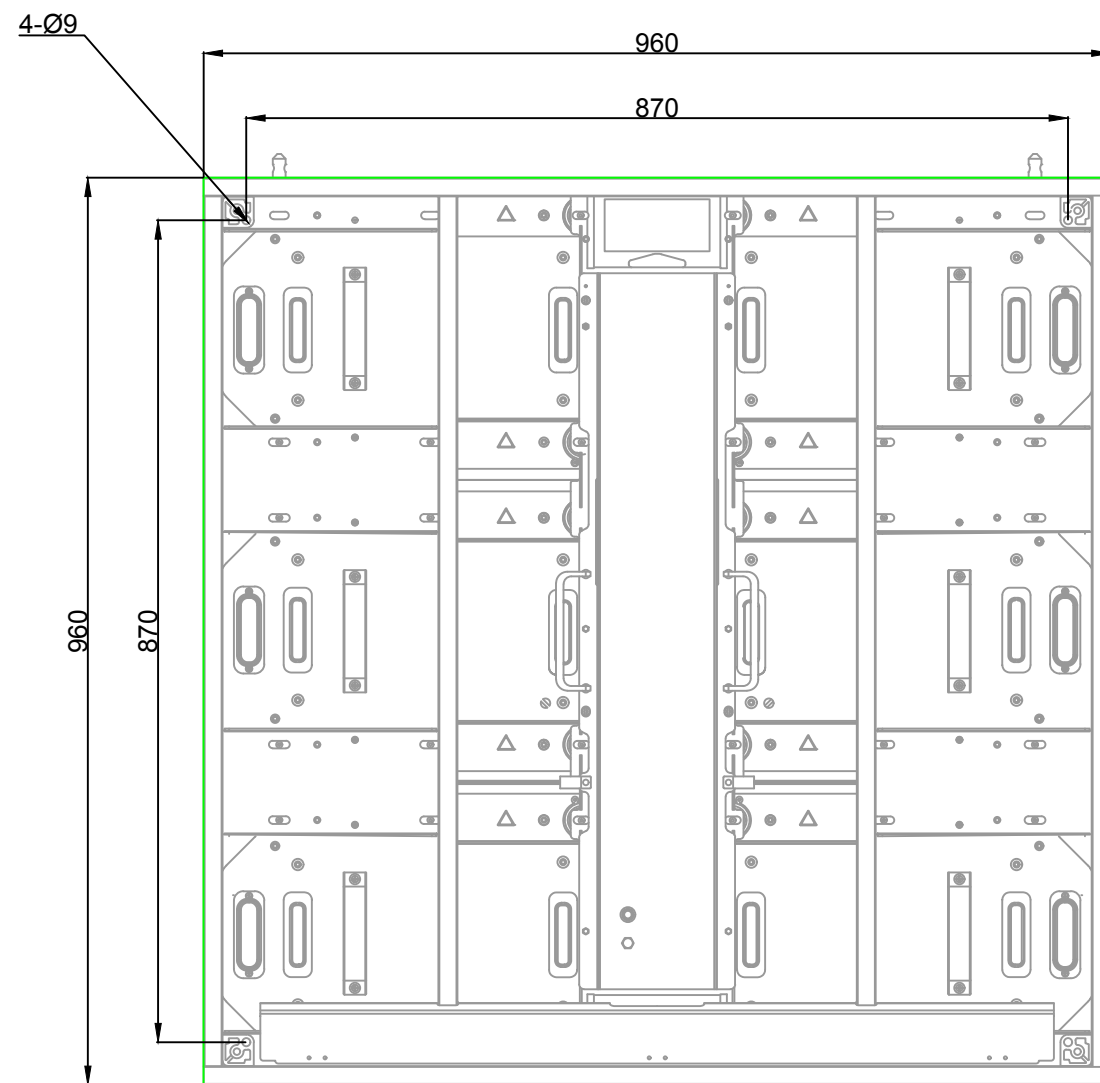

B

B

C

C

D

D

<b>Cabinet Layout</b>			
TITLE			
<b>LDC960667WPR Series II</b>			
<b>960mm wide x 960mm high</b>			
SIZE	CAGE CODE	DWG NO	REV
<b>A3</b>		<b>19102022ML</b>	<b>1</b>
SCALE	SHEET		1

1